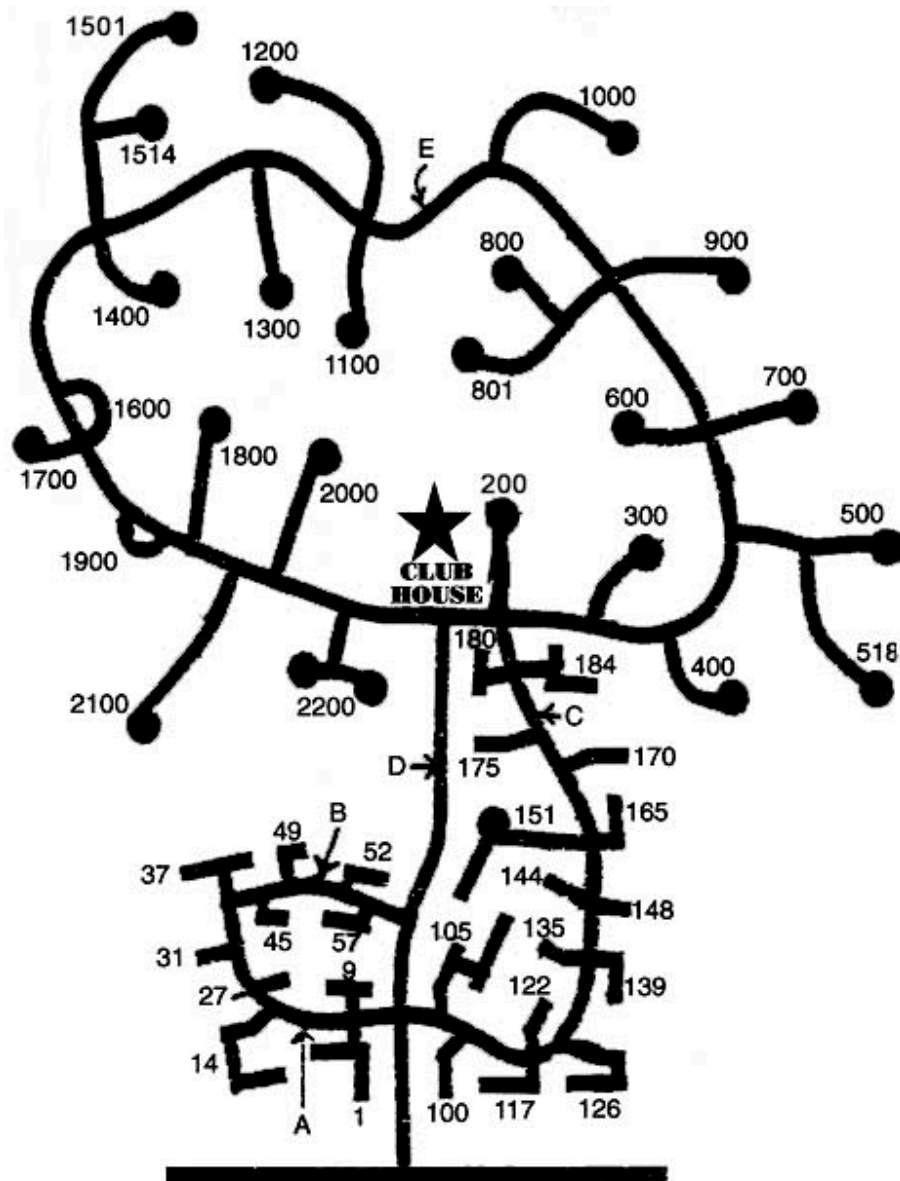

Fox Hill Farm House Numbers and Street Names

1-8 W Hunt Master Hollow	200-210 N Silver Fox Drive
9-13 E Hound Pack Way	300-313 Fox Terrier Court
14-26 Hunters Way	400-414 Hunting Card Lane
27-30 W Houndpack Way	500-517 Hunting Whip Road
31-36 Fox Run	518-536 Fox Den Court
37-44 Hunters Hollow	600-611 W Grey Fox Lane
45-48 Beagle Run	700-714 E Grey Fox Lane
49-51 Horseman Place	801-830 W Fox Hound Chase
52-56 N Hound Master Hollow	800-814 S Phipps Woods Court
57-61 S Hound Master Hollow	900-916 E Fox Hound Chase
100-104 E Hunt Master Hollow	1000-1024 N Phipps Woods Crt
105-116 Equestrian Place	1100-1113 S Fox Cub Hollow
117-121 S Foxtail Lane	1200-1215 N Fox Cub Hollow
122-125 N Foxtail Lane	1300-1311 Covert Court
126-134 Foxmask Turn	1400-1412 S Hunting Horn Trn
135-138 W Reynard Lane	1501-1521 N Hunting Horn Trn
139-143 E Reynard Lane	1514-1525 Tack Place
144-147 W Foxchase Lane	1600-1607 E Fox Brushes Way
148-150 E Foxchase Lane	1700-1709 W Fox Brushes Way
151-164 W Matthew Wood Way	1800-1815 Red Fox Lane
165-169 E Matthew Wood Way	1900-1907 Hunters Circle
170-174 E Tally Ho-Turn	2000-2015 Hunt Master Lane
175-179 W Tally-Ho Turn	2100-2119 White Fox Way
180-183 W Hunting Horn Lane	2200-2215 Will. Campbell Way
184-191 E Hunting Horn Lane	

ROADS – NO HOMES

W Silver Fox Drive...(A)	Fox Hill Boulevard....(D)
Hazel grove Way.....(B)	Fox Hill Circle.....(E)
S Silver Fox Drive... (C)	

Map by Paul Eyerly

SMITHBRIDGE ROAD